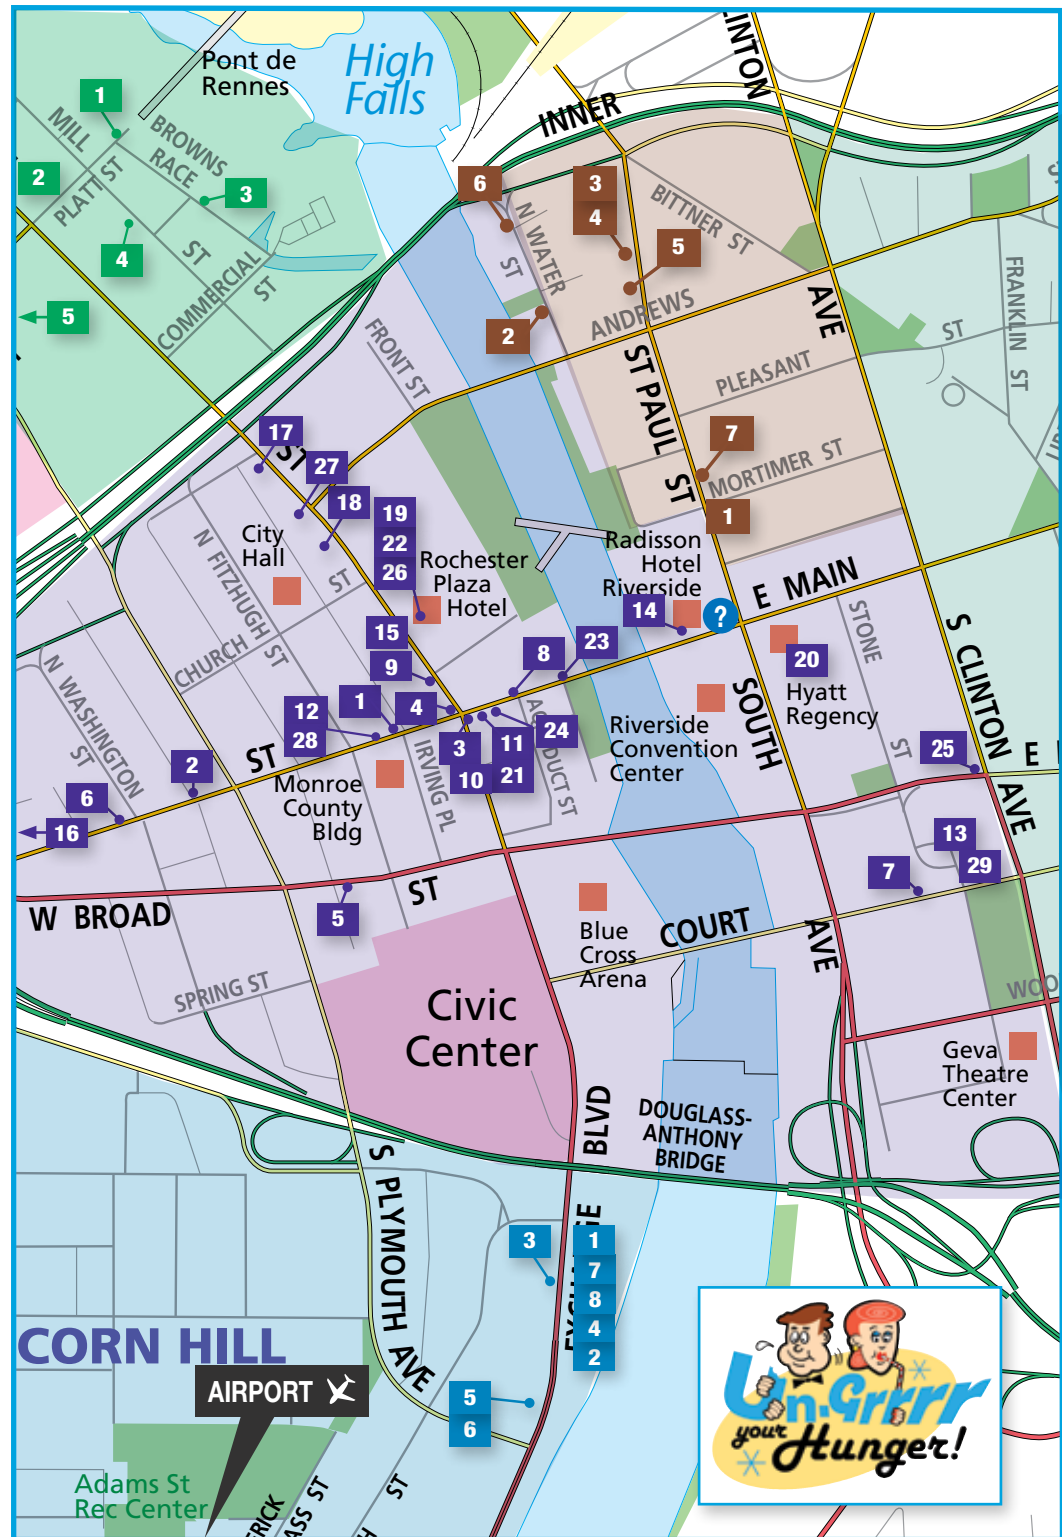

HIGH FALLS

1	Caribbean Chateau | 104 Platt St.	423-0049	Bistro	M-F 11a-12a | Sat 1p-2a, Sun 1-11p
2	DiPisa Old World Submarines | 362 State St.	454-3850	Deli	M-Th 10a-4p, F 10a-3p
3	La Luna Italian Restaurant | 60 Brown's Race	232-5862	Italian	M-W 11a-3p, Th 11a-9p, F 11a-10p | Sat 4-10p
4	Toledo's | 350 State St.	287-5700	American	M-F 10a-3p
5	Frontier Field | 1 Morrie Silver Way	423-9464	Great Option April through August! See a Red Wing Game!	

ST. PAUL

1	Abbott's Frozen Custard | 72 St. Paul St.	546-3116	Dessert	M-F 7a-8p | Sat 7a-8p, Sun 7:30a-7p
2	Pane Vino | 175 N. Water St.	232-6090	Italian	M 11:30a-10p, T-F 11:30a-11p | Sat 5-11p
3	Scotland Yard Pub | 187 St. Paul St.	730-5030	Pub Fare	M-W 5p-1a, Th-F 5p-2a
4	Tapas 177 | 177 St. Paul St.	262-2090	Tapas	M-Th 5p-2a, F 5p-12a | Sat 5-10p, Sun 5p-2a
5	Triple Deuces Bar & Grill | 151 St. Paul St.	232-3888	American	M-F 11a-2a | Sat 11a-2a, Sun 12p-2a
6	Water Street Music Hall | 204 N. Water St.	325-5600	Nightlife	Open for Events Only. Please call ahead.
7	World Wide News Deli | 100 St. Paul St.	546-7140	Deli	M-W 5:30a-10p, Th-F 'til 11p | Sat 6a-11:30p, Sun 6a-9p

We recommend VisitRochester members, highlighted with yellow color bar. We encourage you to call ahead. May-December, 2011